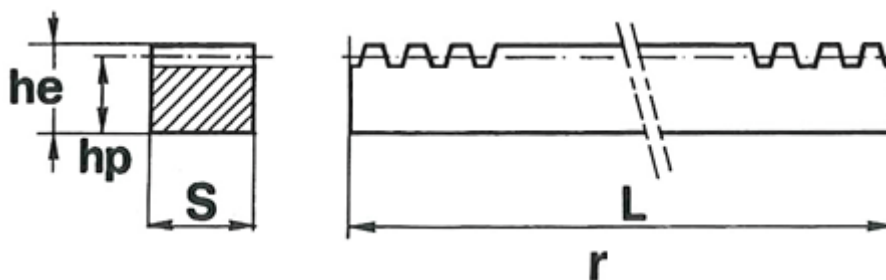

Data Sheet

Article number: 6165050251000

Description: Rack Module 2,5 25x25
length 1000 mm

Measures

Actual length	= 1005.31
hp	= 22.5
Module	= 2.5
No. of teeth	= 128
Nominal length	= 1000
Pitch	= 7.854
Profile Sxhe	= 25x25